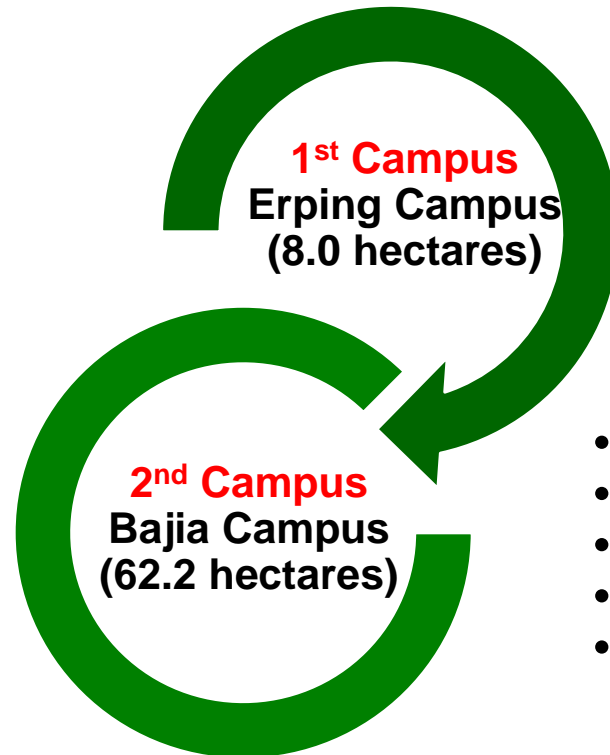

National United University's Campus and Facilities

National United University has two campuses located just three kilometers apart. A convenient shuttle service operates between the campuses, ensuring easy access to facilities and resources while fostering a connected community.

- College of Management
- College of Design

- College of Engineering and Science
- College of Electrical Engineering and Computer Science
- College of Humanities and Social Sciences
- College of Hakka Studies
- Commission for General Education